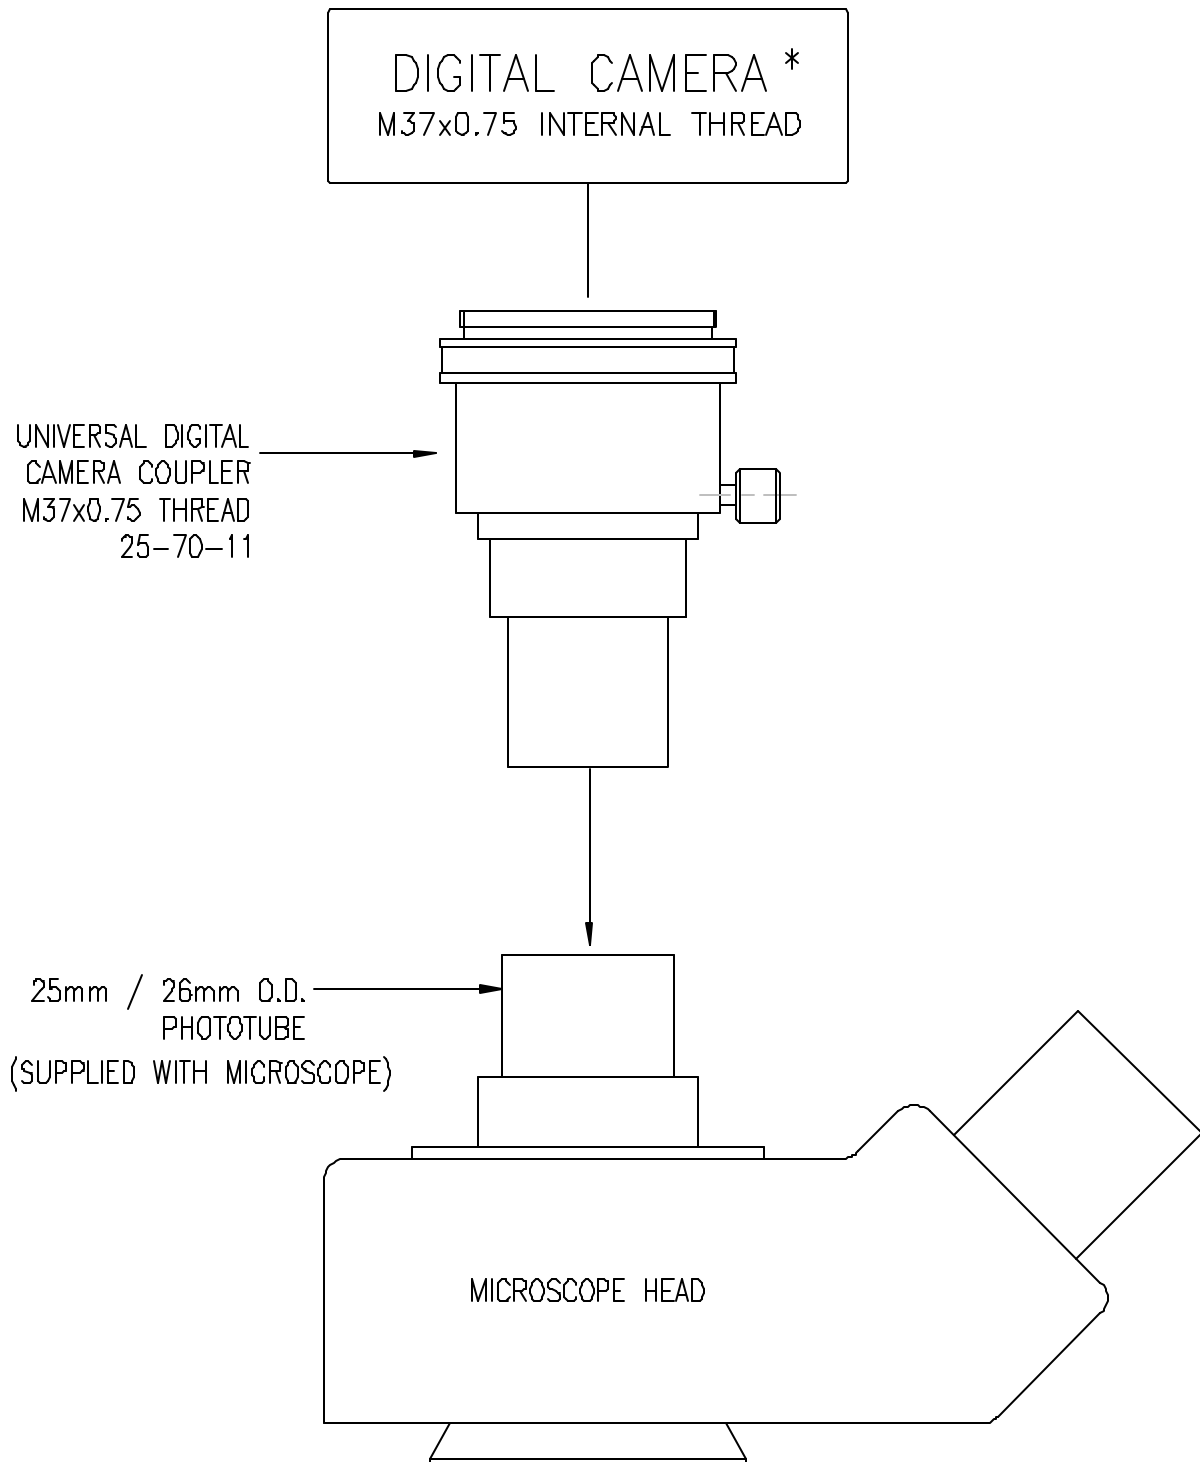

# UNIVERSAL DIGITAL TO STANDARD TRINOCULAR PORT

\* VARIOUS BRANDS OF CONSUMER DIGITAL CAMERAS  
WILL PRODUCE LESS THAN PERFECT RESULTS  
WHEN OPTICAL COUPLING IS ATTEMPTED.

FILENAME: 25701101-CHT.dwg  
8-31-00