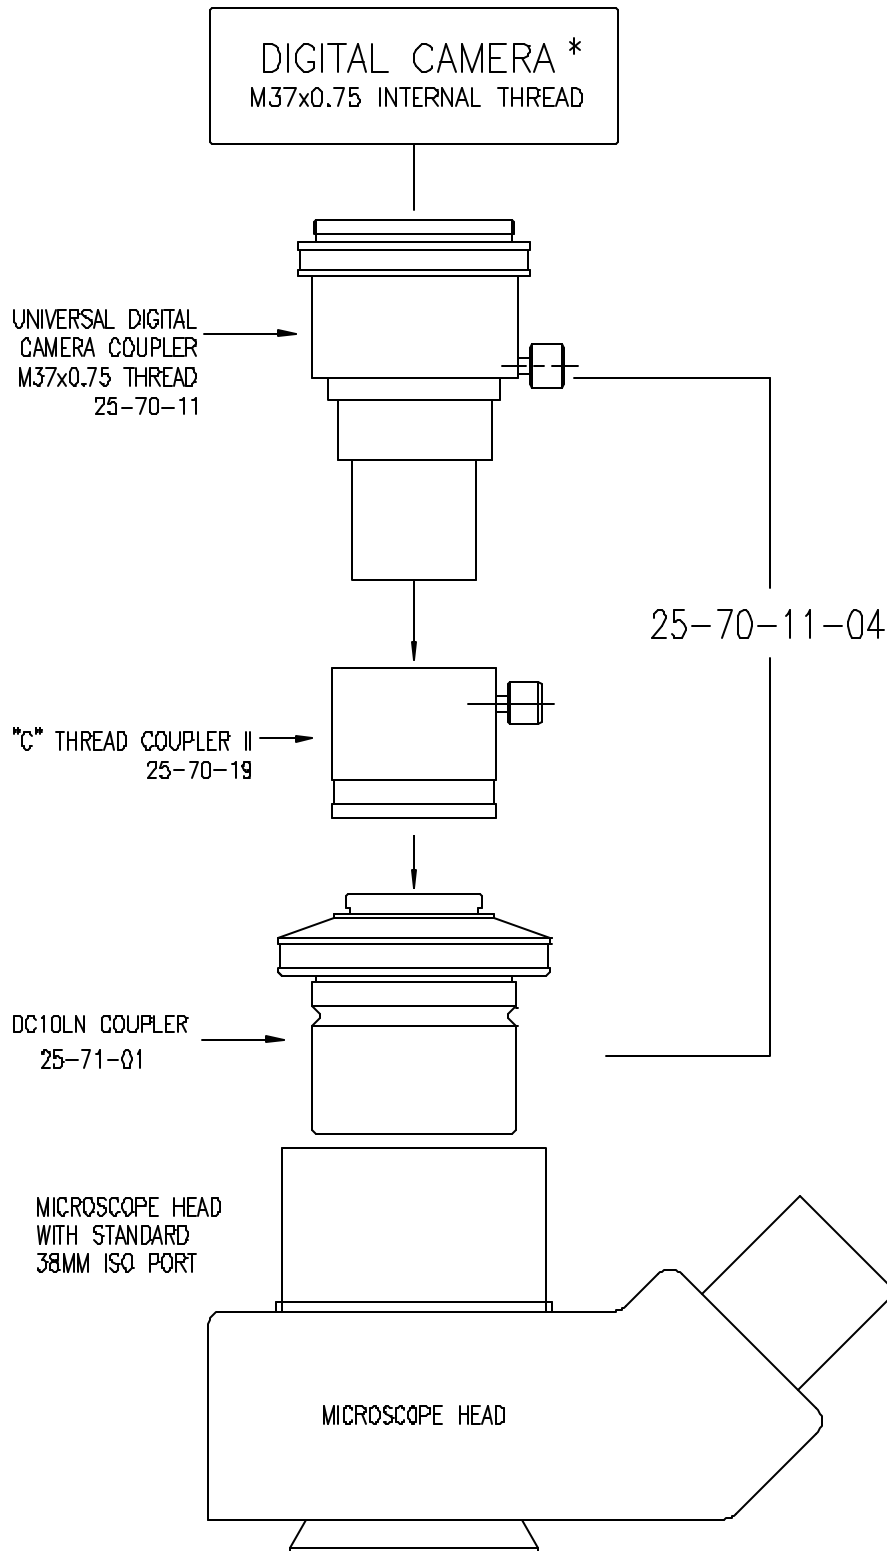

UNIVERSAL DIGITAL TO ISO TRINOCULAR PORT

* VARIOUS BRANDS OF CONSUMER DIGITAL CAMERAS
WILL PRODUCE LESS THAN PERFECT RESULTS
WHEN OPTICAL COUPLING IS ATTEMPTED.

FILENAME: 25701104-GHT.dwg

9-13-01