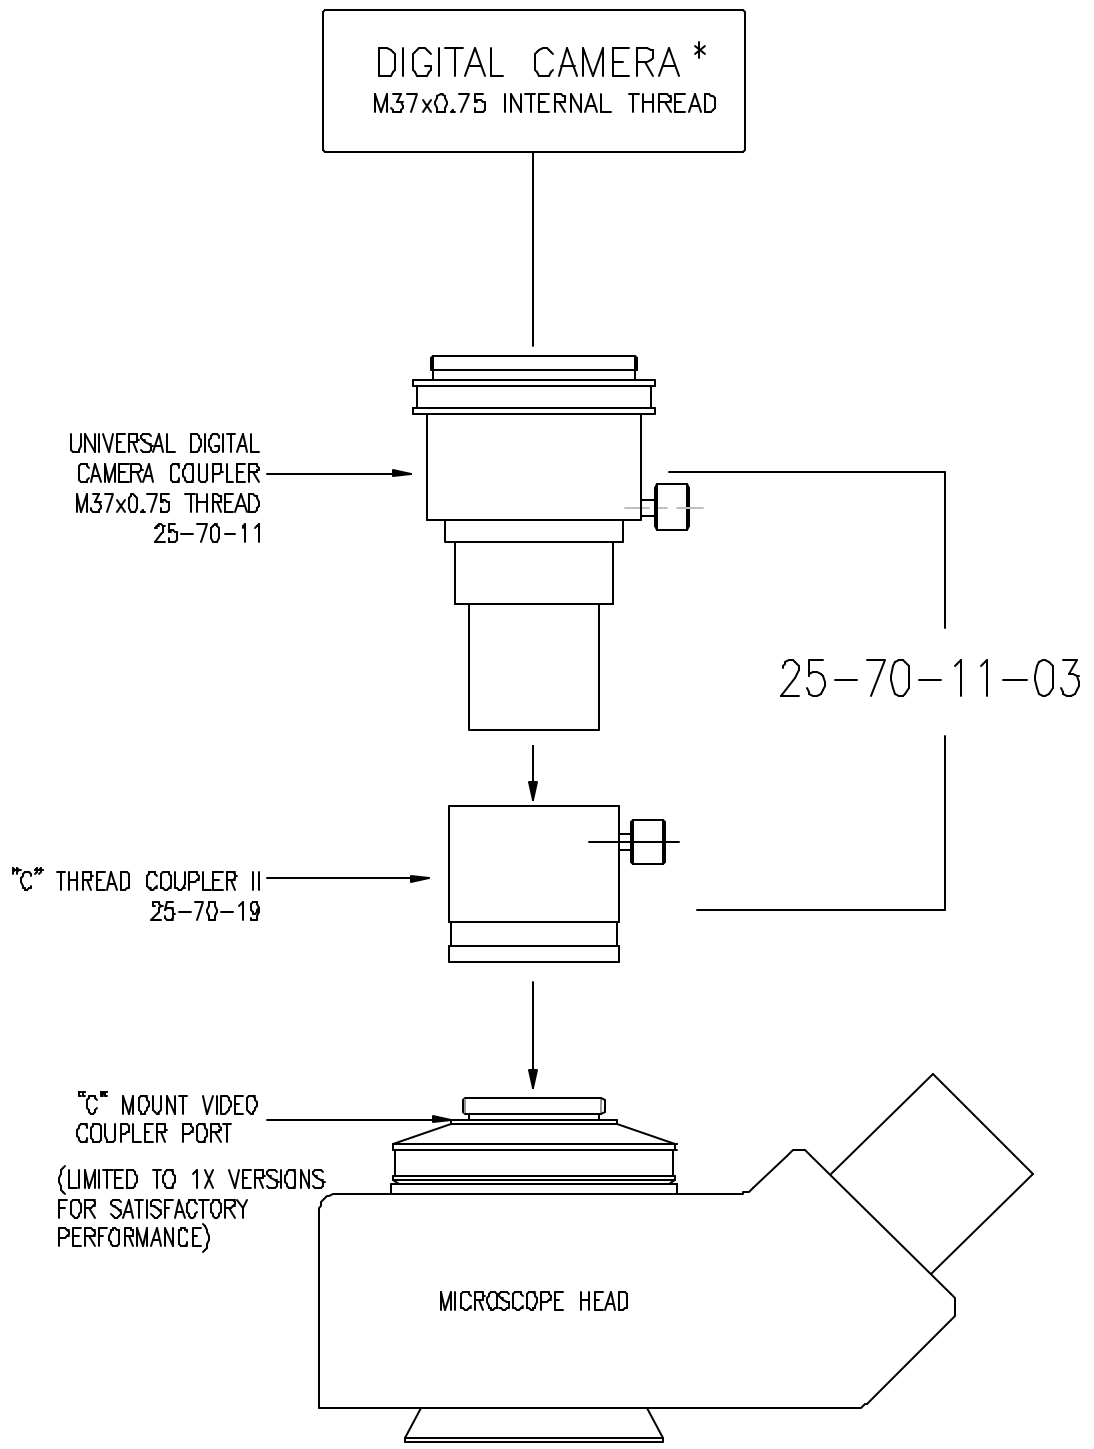

UNIVERSAL DIGITAL TO "C" MOUNT II

* VARIOUS BRANDS OF CONSUMER DIGITAL CAMERAS WILL PRODUCE LESS THAN PERFECT RESULTS WHEN OPTICAL COUPLING IS ATTEMPTED.

FILENAME: 25701103-CHT.dwg
9-13-01