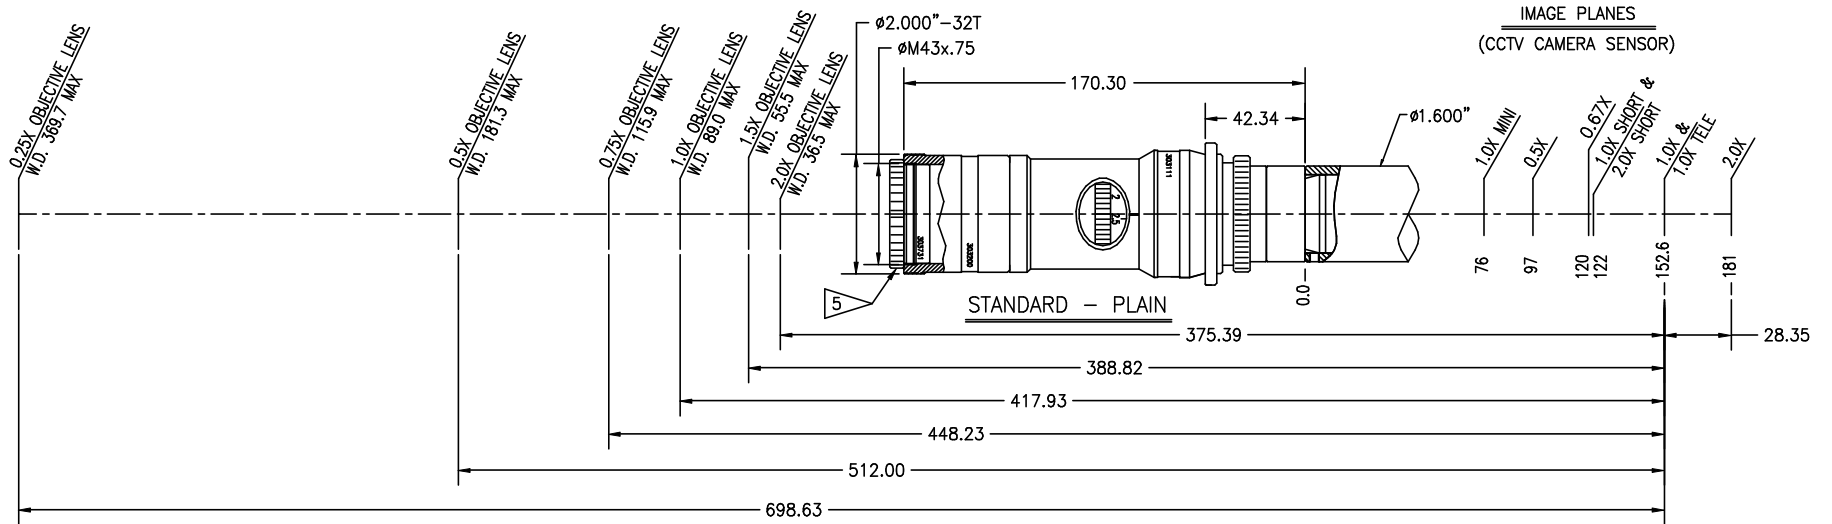

OPTEM ZOOM 160 – 16X ZOOM LENS

NOTES:

1. MAGNIFICATION (1X OBJECTIVE, 1X TUBE) = 0.5X THRU 8.0X
2. NA (1X OBJECTIVE, 1X TUBE) = 0.009 THRU 0.150
3. FIELD COVERAGE DEPENDS ON OBJECTIVE LENS, ZOOM SETTINGS, ADAPTER AND CAMERA FORMAT.
4. ADD 19.1 TO OVERALL DISTANCE FOR FINE FOCUS AND 58.6 FOR COAX MODELS.

5 AN OBJECTIVE LENS IS REQUIRED FOR IMAGE FORMATION.

6. ALL DIMENSIONS IN mm UNLESS NOTED.